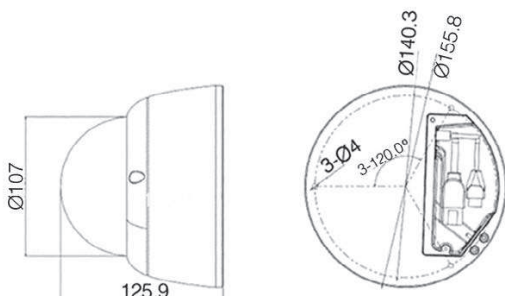

#### A Variety of Installation Modes

- Supports 90°, 180°, 270° image rotation
- Varifocal AF lens (-Z3009 only)

### Dimensions

Units: mm