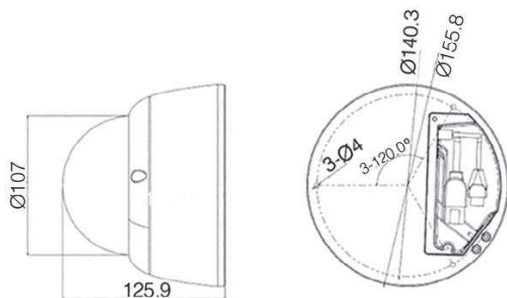

Dimensions

Units: mm

Specifications

Model	IPC2431-HN -SIR40
Camera	
Image Sensor	1/3" progressive scan CMOS
Pixels	4.0 Megapixel
Min. Illumination	Color: 0.05lux @ (F1.4, AGC ON)
	B/W: 0lux with IR
Shutter Speed	1 ~ 1/30,000s
Day / Night	Auto (ICR) / Color / B/W
Wide Dynamic Range	Ultra WDR, 120dB
S/N Ratio	>50dB
White Balance	Auto / Manual
Gain Control	Auto / Manual
Backlight Compensation	Off / BLC / WDR / HLC
Lens	
Mount Type	Φ14
Automatic Iris	DC drive
Focal Length	-Z3009: 2.8~12mm @ F1.4 motorized varifocal lens
Focus Control	Manual / Semi-Automatic / Auto
Angle of View	-Z3009: 106° ~ 33°
Adjustment Range	Pan: 0° ~ 355° / Tilt: 0° ~ 75° / Rotation: 0° ~ 355°
Infrared	
IR Distance	20 ~ 40m
IR Intensity	Smart IR
Video	
Compression	H.265 / H.264 / MJPEG
Image Resolution	Main stream: 2592x1520 Secondary stream: D1
Frame Rate	Main stream: 2592x1520@30fps Secondary stream: D1@30fps
Bitrate	32kbps ~ 16Mbps
Bitrate Control	VBR / CBR
Multi-stream	Supported
Caption	Date and time / Alarm / Customized
Privacy Masking	Up to 4 zones
Motion Detection	Up to 4 zones
Video Freeze	Supported
ROI	Supported
Digital Noise Reduction	3D noise reduction
Digital Defog	Supported
Image Flip	Flip / Mirror / Rotation at 90°, 180°, 270°
Audio	
Compression	G.711a / G.711u / ADPCM / G.722 / AAC-LC / G.722.1c / G.726
Bitrate	32kbps ~ 64kbps
Audio Function	Bi-directional audio / AEC / Mixed audio recording / Dumb / Mute
Network	
Network Protocols	TCP/IP, UDP, HTTP, DHCP, DNS/DDNS, RTP/RTCP, RTSP, PPPoE, FTP, VSIP, UPnP, 802.1x, NAT, QoS, SMTP, IPv4, IPv6 (optional)
User Interface	IPC Control (IE, Firefox, Chrome)
Max. User Access	Max. 10 Users (includes 2 internal)
Application Programming	ONVIF (Profile S, Profile G), GB/T 28181-2011, API, CGI
Automatic Network Replenishment (ANR)	Supported
Alarm	
Alarm Triggers	Alarm input / Network disconnect / Disk full / Disk error
Intelligent	Motion detection / Tampering / Guard line / Defocus / Scene change / Enter guard area / Exit guard area / Object left / Object removal / Gathering / Audio surge
Alarm Events	Alarm report / Recording / Text overlay / Snapshot / External output / Email notice / Acoustic alarm
Interfaces	
Ethernet	10/100M, RJ45 interface
Audio In / Out	2 x Line in / 1 x Line out
Control	1 x RS485
Alarm In / Out	1 x Input / 1 x Output
Video Out	1 x BNC, 1.0V [p-p] / 75Ω
Memory Slot	TF card slot, supports up to 128GB
Power Output	1 x DC12V / 0.1A Output
Environmental	
Operating Temperature	-40°C ~ 70°C / -40°F ~ 158°F
Operating Humidity	10% ~ 95%
Protection Level	IK10+ @50J, IP67
Electrical	
Power	AC24V±10% / DC12V ± 10% / PoE (IEEE802.3af)
Power Consumption	Max. 11W
Mechanical	
Weight	1kg / 2.2lb (Gross Weight)
Dimensions	Φ155.8 x 125.9mm / Φ6.14" x 4.96"