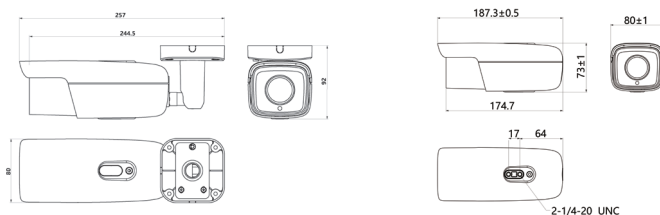

#### A Variety of Installation Modes

- Supports 90°, 180°, 270° image rotation
- Motorized varifocal lens

### Dimensions

Units:mm