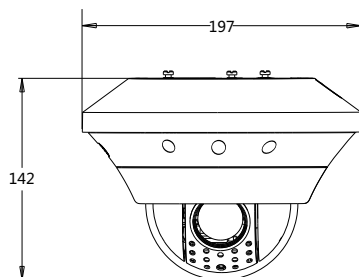

#### Large Scale

- 12x optical zoom (-F112)
- 5x optical zoom (-F105)
- IR distance up to 50m

### Dimensions

Units: mm