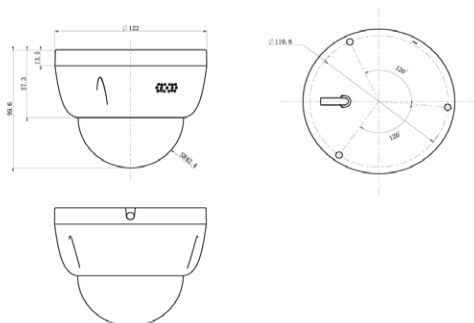

Dimensions

Units:mm

Specifications

Camera	IPC2833-Fi4N-SIR50-Z6022
Image Sensor	1/2.8" progressive scan CMOS
Pixels	8.0 Megapixel
Min. Illumination	Color: 0.005lux@ (F1.6, AGC ON) B/W: 0.0005lux@ (F1.6, AGC ON); 0lux with IR
Shutter Speed	1 ~ 1/30,000s
Day / Night	Auto (ICR) / Color / B/W
Wide Dynamic Range	Ultra WDR, >=120dB
S/N Ratio	>=58db
White Balance	Auto / Manual
Gain Control	Auto / Manual
Backlight Compensation	Off / BLC / WDR / HLC
Lens	
Mount Type	Φ14
Auto Iris	DC drive
Focal Length	I-Z6022: 6-22mm @F1.6~F3.3 motorized varifocal lens
Focus Control	Manual / Semi-Automatic / Auto
Angle of View	Horizontal:29.4°(T)~95.3°(W),Vertical:16.5°(T)~49.2°(W)
Adjustment Range	Pan: -120° ~ +120° / Tilt: 0° ~ 65° / Rotation: -90° ~ +90°
Infrared	
IR Distance	20 ~ 50m
IR Intensity	Smart IR
Video	
Compression	Smart 265 / H.265 (Main Profile) / H.264 (BaseLine Profile/Main Profile/High Profile) / MJPEG
Image Resolution	Main stream: 3840 x 2160 Secondary stream: 720P
Frame Rate	Main stream: 3840 x 2160@20fps Secondary stream: 720P@25fps
Bitrate	32kbps ~ 16Mbps
Bitrate Control	VBR / CBR
Multi-stream	Supported
Caption	Date and time / Alarm / Customized
Privacy Masking	Up to 4 zones
Motion Detection	Up to 4 zones
Video Freeze	Supported
ROI	Supported
Digital Noise Reduction	3D noise reduction
Digital Defog	Supported
Image Flip	Flip / Mirror / Rotation at 90°, 180°, 270°
Audio	
Compression	G.711a / G.711u / ADPCM / G.722 / AAC-LC / G.722.1c / G.726
Bitrate	32kbps ~ 64kbps
Audio Function	Bi-directional audio / AEC / Mixed audio recording / Dumb / Mute
Network	
Network Protocols	TCP/IP, UDP, HTTP, HTTPS, DHCP, DNS/DDNS, RTP/RTCP, RTSP, PPPoE, FTP, IGMP, UPnP, 802.1x, NAT, QoS, SMTP, IPv4, IPv6 (optional)
User Interface	IPC Control (IE, Firefox, Chrome)
Max. User Access	Max. 20 Users (includes 2 internal)
Application Programming	ONVIF (Profile S, Profile G), GB/T 28181-2016, API, CGI
Automatic Network	Supported
Replenishment (ANR)	Supported
Recognitive Functions	
Target Detection	Person, Face
Captured Picture	Person, Face, Full view
Target Characters	Direction / Speed level
People Counting	Bi-directional
Face Enhancement	Face Intelligence Exposure
Alarm	
Alarm Triggers	Alarm input / Network disconnect / Disk full / Disk error
Intelligent	Motion detection / Tampering / Guard line / Defocus / Scene change / Enter guard area / Exit guard area / Object left / Object removal / Gathering / Audio surge
Alarm Events	Alarm report / Recording / Text overlay / Snapshot / External output / Email notice / Acoustic alarm
Interfaces	
Ethernet	10/100M, RJ45 interface
Audio In / Out	1xLine In□1xLine Out, 1 x Built-in Mic in, 1 x Speaker
Control	1 x RS485
Alarm In / Out	2 x Input / 1 x Output
Memory Slot	Micro SD card slot, supports up to 256GB
Environmental	
Operating Temperature	-40°C ~ 70°C / -40°F ~ 158°F
Operating Humidity	10% ~ 95%, No condensation
Protection Level	IP67, IK10+ @50J
Electrical	
Power	12V DC ± 10% / PoE (IEEE802.3af)
Power Consumption	Max. 12W
Mechanical	
Weight	0.71 kg / 1.57lb (Gross Weight)
Dimensions	Φ122x 99.6mm / Φ4.8" x 3.92"