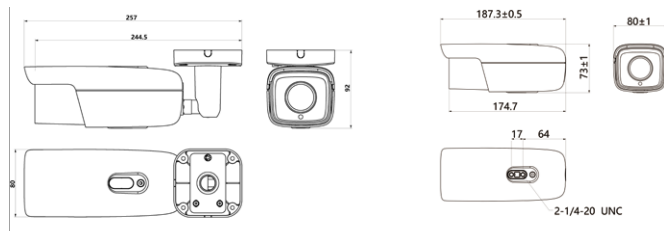

Dimensions

Units:mm

Specifications

Camera	IPC2852-FN/FNB-SIR50-L
Image Sensor	1/2.8" progressive scan CMOS
Pixels	8.0 Megapixel
Min. Illumination	Color: 0.005lux@ (F1.6, AGC ON) B/W: 0.0005lux@ (F1.6, AGC ON); 0lux with IR
Shutter Speed	1 ~ 1/30,000s
Day / Night	Auto (ICR) / Color / B/W
Wide Dynamic Range	Ultra WDR, >=120db
S/N Ratio	>=58db
White Balance	Auto / Manual
Gain Control	Auto / Manual
Backlight Compensation	Off / WDR / BLC / HLC
Lens	M12
Mount Type	3.6mm @F1.4(-L0360) / 6mm@F1.6 (-L0600) / 8mm@F2.0 (-L0800)
Focal Length	-L0360:Horizontal:77.6°, Vertical:40.1° -L0600:Horizontal:53.5°, Vertical:28.9° -L0800:Horizontal:36.6°, Vertical:20.5°
Angle of View	
Infrared	
IR Distance	50m
IR Intensity	Smart IR
Video	
Compression	Smart 265 / H.265 (Main Profile) / H.264 (BaseLine Profile / Main Profile / High Profile) / MJPEG
Image Resolution	Main stream: 3840 x 2160 Secondary stream: 720P Third stream: D1
Frame Rate	Main stream: 3840 x 2160@20fps Secondary stream: 720P@30fps Third stream: D1@30fps
Bitrate	32kbps ~ 16Mbps
Bitrate Control	VBR / CBR
Dual-stream	Supported
Caption	Date and time / Alarm / Customized
Privacy Masking	Up to 4 zones
Motion Detection	Up to 4 zones
ROI	Supported
Digital Noise Reduction	3D noise reduction
Digital Defog	Supported
Image Flip	Flip / Mirror / Rotation 90°, 180°, 270°
Audio	
Compression	G.711a / G.711u / ADPCM / G.722 / AAC-LC / G.722.1c / G.726
Bitrate	32kbps ~ 64kbps
Audio Function	Bi-directional audio / AEC / Mixed audio recording / Dumb / Mute
Network	
Network Protocols	TCP/IP, UDP, HTTP, HTTPS, DHCP, DNS/DDNS, RTP/RTCP, RTSP, PPPoE, FTP, IGMP,
User Interface	UPnP, 802.1x, NAT, QoS, SMTP, IPv4, IPv6 (optional)
Max. User Access	IPC Control (IE, Firefox, Chrome)
Application Programming	Max. 10 Users (includes 2 internal)
Automatic Network Replenishment (ANR)	ONVIF (Profile S, Profile G), GB/T 28181-2016, API, CGI
Alarm	
Alarm Triggers	Alarm input / Network disconnect / Disk full / Disk error
Basic Intelligent	Tampering / Defocus / Scene change / Object left / Object removal / Audio surge
Deep Learning Intelligent	Human & Vehicle Detection: Motion detection / Guard line / Enter guard area / Exit guard area / People Gathering
Alarm Events	Alarm report / Recording / Text overlay / Snapshot / External output / Email notice / Acoustic alarm
Interfaces	
Ethernet	10/100M, RJ45 interface
Audio In / Out	1 x Line in / 1 x Line out
Control	1 x RS485
Alarm In / Out	2 x Input / 1 x Output
Memory Slot	Micro SD card slot, supports up to 256GB
Environmental	
Operating Temperature	-40°C ~ 70°C / -40°F ~ 158°F
Operating Humidity	10% ~ 95%, No condensation
Protection Level	IP67, IK10(optional)
Electrical	
Power	12V DC ± 10% / PoE (IEEE802.3af)
Power Consumption	Max.11W
Mechanical	
Weight	-FN: 1kg / 2.2lb (Gross Weight) -FNB: 1.2kg / 2.65lb (Gross Weight)
Dimensions	-FN: 181.5 x 80 x 73mm / 7.15" x 3.15" x 2.87" -FNB: 271.3 x 80 x 87.8mm / 10.68" x 3.15" x 3.46"
Mounting Bracket	-FN: Bracket not included -FNB: Bracket included