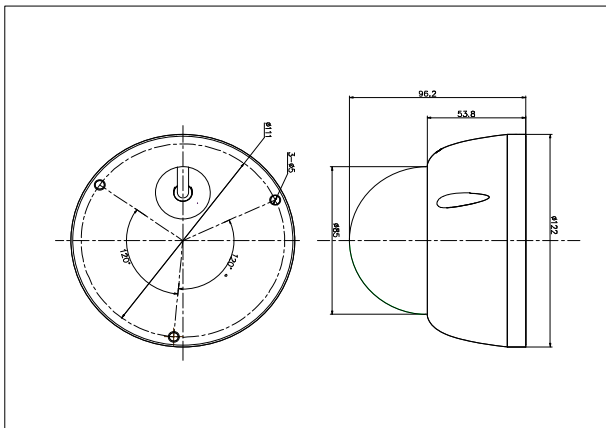

Dimensions

Units:mm

Specifications

IPC2233-FN-SIR40	
Camera	IPC2233-FN-SIR40
Image Sensor	1/2.8" progressive scan CMOS
Pixels	2.0 Megapixel
Min. Illumination	Color: 0.002lux@ (F1.6, AGC ON) B/W: 0.0002lux@ (F1.6, AGC ON); 0lux with IR
Shutter Speed	1 ~ 1/30,000s
Day / Night	Auto (ICR) / Color / B/W
Wide Dynamic Range	Ultra WDR, >=120dB
S/N Ratio	>50dB
White Balance	Auto / Manual
Gain Control	Auto / Manual
Backlight Compensation	Off / BLC / WDR / HLC
Lens	
Mount Type	Ø14
Auto Iris	DC drive
Focal Length	-Z2712: 2.7~12mm @ F1.6 motorized varifocal lens
Focus Control	Manual / Semi-Automatic / Auto
Angle of View	-Z2712: 106° ~ 33°
Adjustment Range	Pan: -120° ~ +120° / Tilt: 0° ~ 65° / Rotation: -90° ~ +90°
Infrared	
IR Distance	20 ~ 40m
IR Intensity	Smart IR
Video	
Compression	H.265 / H.264 / MJPEG
Image Resolution	Main stream: 1080p Secondary stream: D1
Frame Rate	Main stream: 1080p@30fps Secondary stream: D1@30fps
Bitrate	32kbps ~ 16Mbps
Bitrate Control	VBR / CBR
Multi-stream	Supported
Caption	Date and time / Alarm / Customized
Privacy Masking	Up to 4 zones
Motion Detection	Up to 4 zones
Video Freeze	Supported
ROI	Supported
Digital Noise Reduction	3D noise reduction
Digital Defog	Supported
Image Flip	Flip / Mirror / Rotation at 90°, 180°, 270°
Audio	
Compression	G.711a / G.711u / ADPCM / G.722 / AAC-LC / G.722.1c / G.726
Bitrate	32kbps ~ 64kbps
Audio Function	Bi-directional audio / AEC / Mixed audio recording / Dumb / Mute
Network	
Network Protocols	TCP/IP, UDP, HTTP, DHCP, DNS/DDNS, RTP/RTCP, RTSP, PPPoE, FTP, VSIP, UPnP, 802.1x, NAT, QoS, SMTP, IPv4, IPv6 (optional)
User Interface	IPC Control (IE, Firefox, Chrome)
Max. User Access	Max. 10 Users (includes 2 internal)
Application Programming	ONVIF (Profile S, Profile G), GB/T 28181-2011, API, CGI
Automatic Network Replenishment (ANR)	Supported
Alarm	
Alarm Triggers	Alarm input / Network disconnect / Disk full / Disk error
Intelligent	Motion detection / Tampering / Guard line / Defocus / Scene change / Enter guard area / Exit guard area / Object left / Object removal / Gathering / Audio surge
Alarm Events	Alarm report / Recording / Text overlay / Snapshot / External output / Email notice / Acoustic alarm
Interfaces	
Ethernet	10/100M, RJ45 interface
Audio In / Out	2 x Line in / 1 x Line out
Control	1 x RS485
Alarm In / Out	1 x Input / 1 x Output
Video Out	1 x BNC, 1.0V [p-p] / 75Ω
Memory Slot	Micro SD card slot, supports up to 128GB
Environmental	
Operating Temperature	-40°C ~ 70°C / -40°F ~ 158°F
Operating Humidity	10% ~ 95%
Protection Level	IK10+ @50J, IP67
Electrical	
Power	DC12V ± 10% / PoE (IEEE802.3af)
Power Consumption	Max. 11W
Mechanical	
Weight	0.71 kg / 1.57lb (Gross Weight)
Dimensions	Ø122x 96,13mm / Ø4,8" x 3,78"