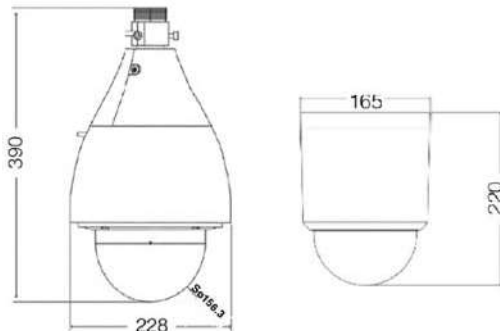

Dimensions

Units: mm

Specifications

IPC421-F120(-N0, -N1)	
Camera	
Image Sensor	1/2.8" progressive scan CMOS
Pixels	2.0 Megapixel
Min. Illumination	Color: 0.003lux @ (F1.6, AGC ON) B/W: 0.0003lux @ (F1.6, AGC ON)
Shutter Speed	1 ~ 1/30,000s
Day / Night	Auto (ICR) / Color / B/W
Wide Dynamic Range	Ultra WDR, 120dB
S/N Ratio	>53dB
White Balance	Auto / Manual
Gain Control	Auto / Manual
Backlight Compensation	Off / WDR / BLC / HLC
Lens	
Focal Length	4.7 ~ 94mm, 20x
Zoom Speed	Approx 3s (Optical)
Angle of View	61° ~ 3.64° (Wide~Tele)
Min. Object Distance	300 ~ 1000mm (Wide~Tele)
Max. Aperture Ratio	F1.6 (Wide) / F3.5 (Tele)
Focus Control	Auto / Manual / Semi-Automatic
Pan and Tilt	
Pan / Tilt Range	360° Endless / 0° ~ 90°
Pan / Tilt Speed	Pan manual speed: 0.1° ~ 250°/s; Pan preset speed: 450°/s Tilt manual speed: 0.1° ~ 150°/s; Tilt preset speed: 350°/s
Proportional Zoom	Pan / Tilt speed can be adjusted automatically according to zoom multiples
Presets	256
Patrol	8 Patrols scheme, up to 32 presets per patrol
Pattern Scan	4 Scan paths, each path can record 10 minutes of operation path
Power-off Memory	Power-off memory / Power-on recovery
Auto Guard	Path / Preset / Mixed / Pan scan / Tilt scan / Frame scan / Random scan / Panorama scan
PT Limit	Manual / Scan / Pan
3D Positioning	PTZ control with mouse click and drag
Electronic compass	Built-in O-sensor
Video	
Compression	H.265 / H.264 / MJPEG
Image Resolution	Main stream: 1080p Secondary stream: D1
Frame Rate	Main stream: 1080p@30fps Secondary stream: D1@30fps
Bitrate	32kbps ~ 16Mbps
Bitrate Control	VBR / CBR
Multi-stream	Supported
Caption	Date and time / Alarm / Direction / Customized
Privacy Masking	Up to 4 zones
Motion Detection	Up to 4 zones
Video Freeze	Supported
ROI	Supported
Digital Noise Reduction	3D noise reduction
Digital Defog	Supported
Image Flip	Flip / Mirror
Audio	
Compression	G.711a / G.711u / ADPCM / G.722 / AAC-LC / G.722.1c / G.726
Bitrate	32kbps ~ 64kbps
Audio Function	Bi-directional audio / AEC / Mixed audio recording / Dumb / Mute
Network	
Network Protocols	TCP/IP, UDP, HTTP, DHCP, DNS/DDNS, RTP/RTCP, RTSP, PPPoE, FTP, VSIP, UPnP, 802.1x, NAT, QoS, SMTP, IPv4, IPv6 (optional)
User Interface	IPC Control (IE, Firefox, Chrome)
Max. User Access	Max. 10 Users (includes 2 internal)
Application Programming	ONVIF (Profile S, Profile G), GB/T 28181-2011, API, CGI
Automatic Network Replenishment (ANR)	Supported
Alarm	
Alarm Triggers	Alarm input / Network disconnect / Disk full / Disk error
Intelligent	Motion detection / Tampering / Guard line / Enter guard area / Exit guard area
Alarm Events	Alarm report / Recording / Text overlay / Snapshot / External output / Email notice / Acoustic alarm
Interfaces	
Ethernet	10/100M, RJ45 interface
Audio In / Out	1 x Line in / 1 x Line out
Control	1 x RS485
Alarm In / Out	4 x Input / 2 x Output
Video Out	1 x BNC, 1.0V [p-p] / 75Ω
Memory Slot	SD card slot, supports up to 128GB
Environmental	
Operating Temperature	-40°C ~ 70°C / -40°F ~ 158°F
Operating Humidity	10% ~ 95%
Protection Level	-N1(Outdoor): IP67, TVS 6000V lightning protection, surge protection and voltage transient protection
Electrical	
Power	24V AC / 3A (Power adapter included)
Power Consumption	Max. 45W (Heater on)
Mechanical	
Weight	-N0(Indoor): 3 kg / 6.6lb (Net Weight) -N1(Outdoor): 6 kg / 13.2lb (Net Weight)
Dimensions	-N0(Indoor): Φ165 × 220mm / Φ6.50" × 8.66" -N1(Outdoor): Φ228 × 390mm / Φ8.98" × 15.35"