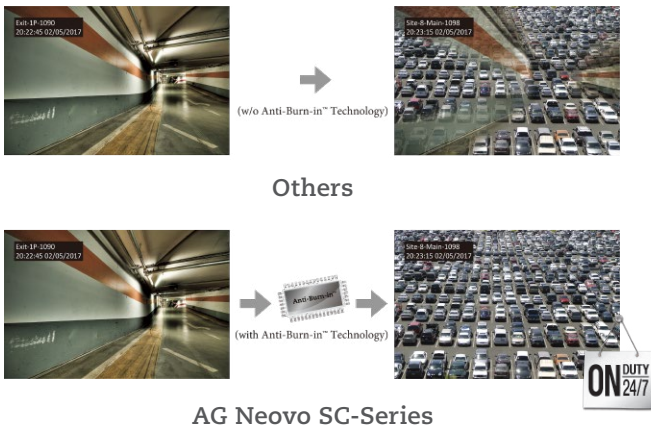

### Value-added Security Essential Environment

The SC-Series surveillance displays designed for 24/7 operation feature Anti-Burn-in™ technology which prevents image retention while performing nonstop in security and surveillance environments. The series also includes enhanced image quality and settings control such as gamma curve selection, black-level adjustment, and CCTV mode that help create richer images even under unfavourable lighting conditions coming from low light surveillance footage.

### Enhanced Image Clarity

Displays with exceptionally clear images with cutting-edge gamma curve selection, black-level adjustability, and high dynamic contrast ratio 20,000,000:1; the SC-Series can capture darker details and deliver premium images, thereby enhancing image detail quality. A pre-configured CCTV mode has been geared specifically for surveillance control rooms to adjust the display's video settings such as sharpness, colour temperature, and brightness to maximise image clarity especially in low light surveillance footage at night.