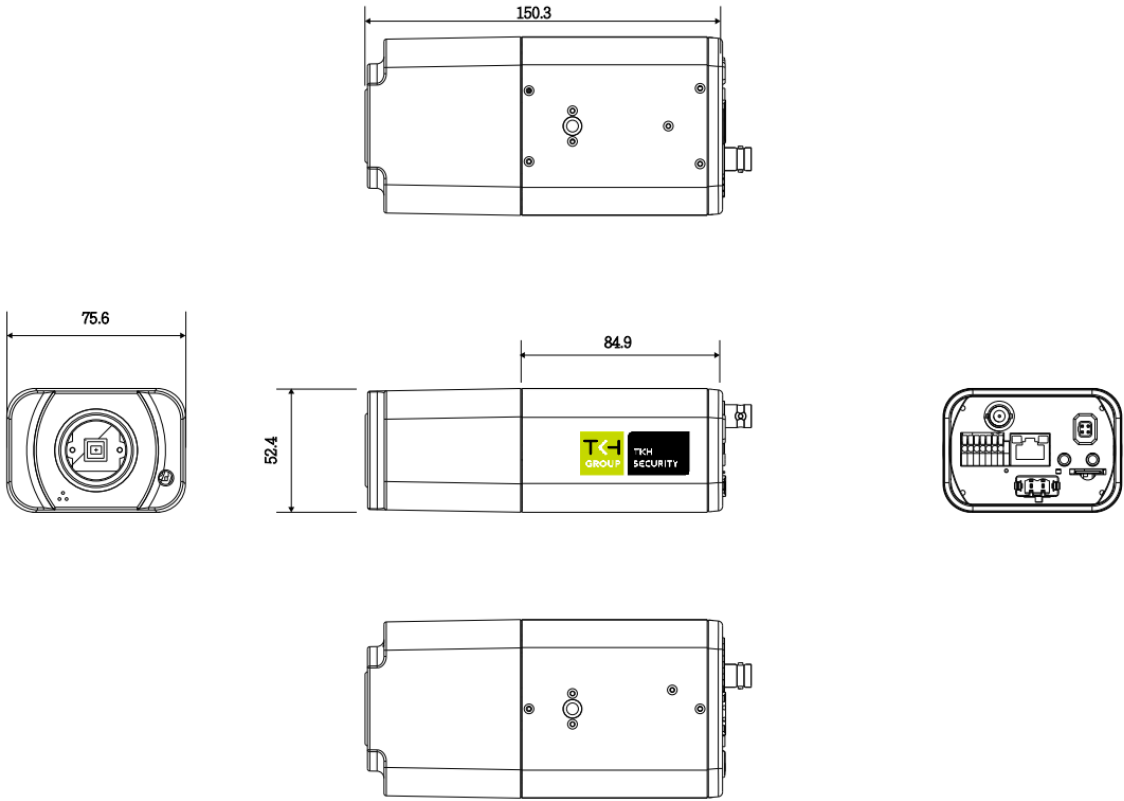

BC950

5MP box camera, C/CS-mount, H.265/H.264/MJPEG, ABF

DESCRIPTION

Preliminary Datasheet The BC950 is an 5MP HD box camera with built-in auto back-focus providing razor-sharp 5MP images even under difficult lighting conditions. The camera has multi-stream capabilities for simultaneously streaming of H.265/H.264/MJPEG. Multiple combinations of resolution and frame rate can be configured. To have a secured network environment, BC950 is capable of streaming out by HTTPS protocol as well as SRTP protocols.

Audio

Capability	Two-way stereo audio
Audio Interface	1x 3.5 mm audio in (line in) ; 1x 3.5 mm audio out interface
Compression	G.711, G.726, AAC, LPCM

Data

Serial port	RS-485, 2-wire terminal block
Protocols	Pelco D, Pelco P

General

Material	Die cast aluminum and Plastic
Edge Storage	Built-in micro SD/SDHC/SDXC slot, up to 512 GB
Power	AC24V, 12 Vdc (terminal block), IEEE 802.3af PoE Class 0, Max. 9.11W
Operating temperature	-30 °C to +60 °C (-22 °F to +140 °F)
Relative Humidity	+5% to 100%
Dimensions(camera body)	150x82x52 mm
Weight	395g
Color	RAL 7037, RAL9005

Ordering Information

BC950	5MP box camera, C/CS-mount, H.265/H.264/MJPEG, ABF
-------	--

DIMENSION IN MM

RELATED

Siqua Fixed Camera Accessories
Mounting kits for fixed dome and bullet camera

Siqua HSG04
Outdoor Wiper housing for a fixed box camera