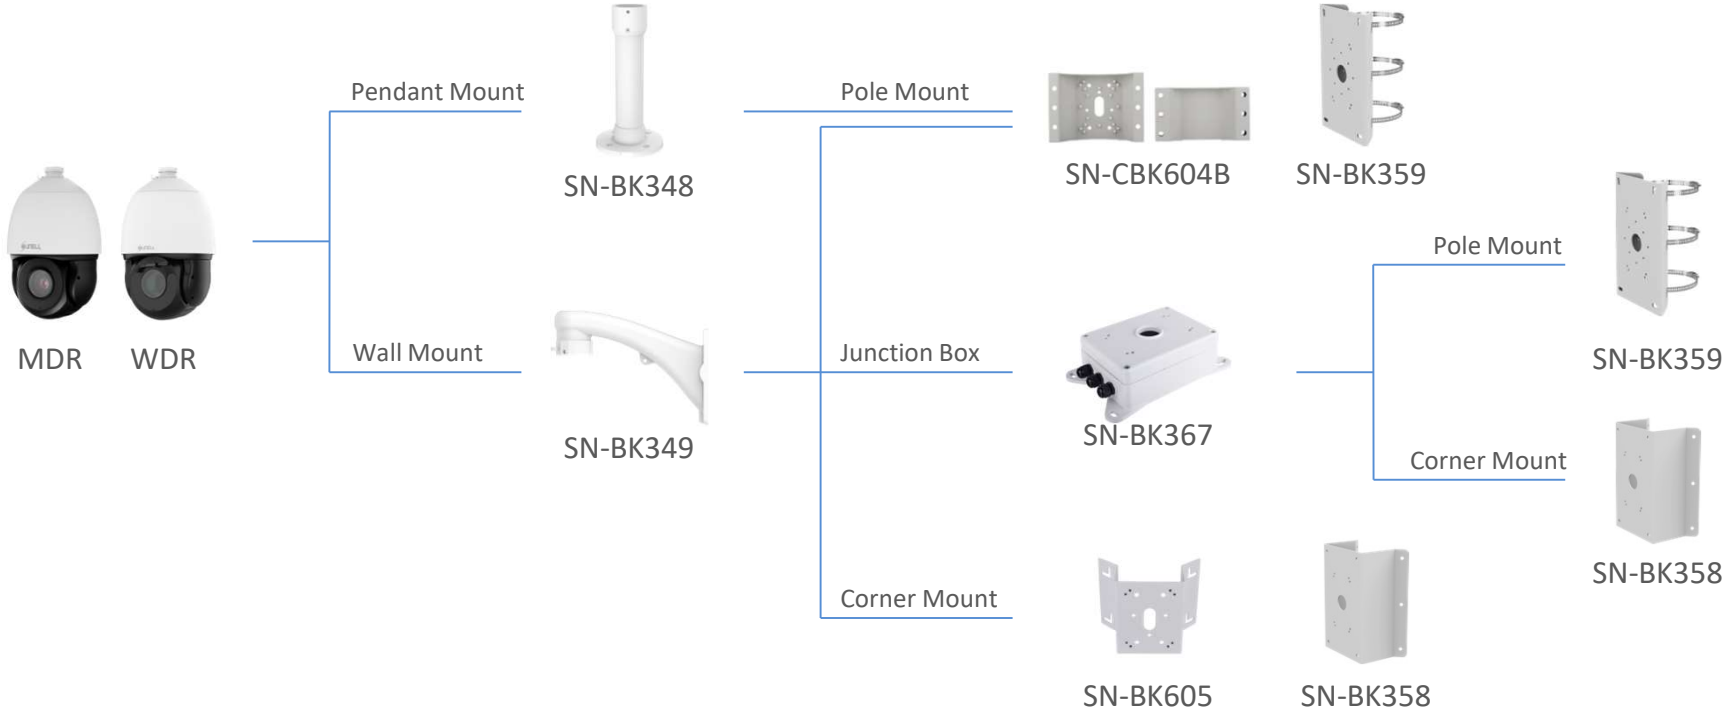

SN-CBK656B

Pole Mount

SN-CBK101

SN-CBK627D

Corner Mount

SN-CBK102

Fisheye Camera Mount

Fisheye Camera Mount

Turret Camera Mount

Turret Camera Mount

Turret Camera Mount

Turret Camera Mount

PTZ Camera Mount

PTZ Camera Mount

TDR

Pendant Mount

SN-BK607B

Wall Mount

SN-BK606B

Pole mount

SN-BK604B

Corner Mount

SN-BK605

SN-BK359