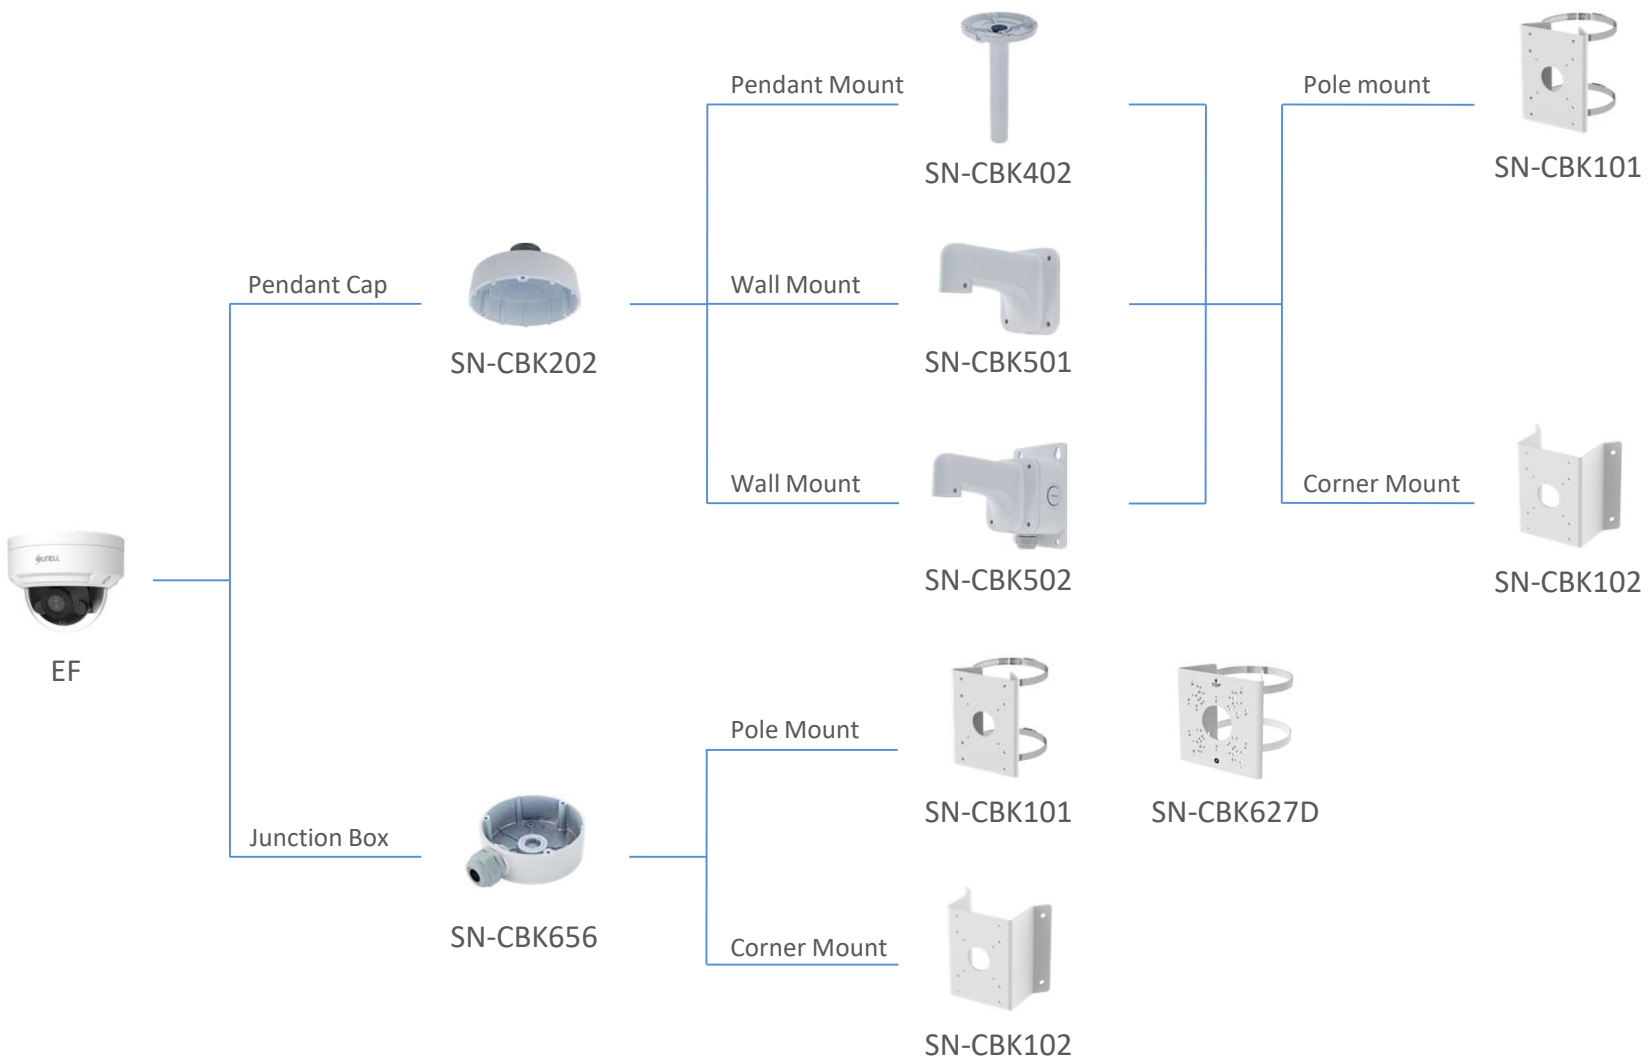

Sunell Accessories Selection Guide

2023-01-31

Dome Camera Mount

Dome Camera Mount

Dome Camera Mount

Pendant Cap

SN-CBK206

Pendant Mount

SN-CBK402

Wall Mount

SN-CBK501

Wall Mount

SN-CBK502

Pole mount

SN-CBK101

Corner Mount

SN-CBK501

Wall Mount

SN-CBK502

Pole mount

SN-CBK101

Corner Mount

SN-CBK102

Bullet Camera Mount