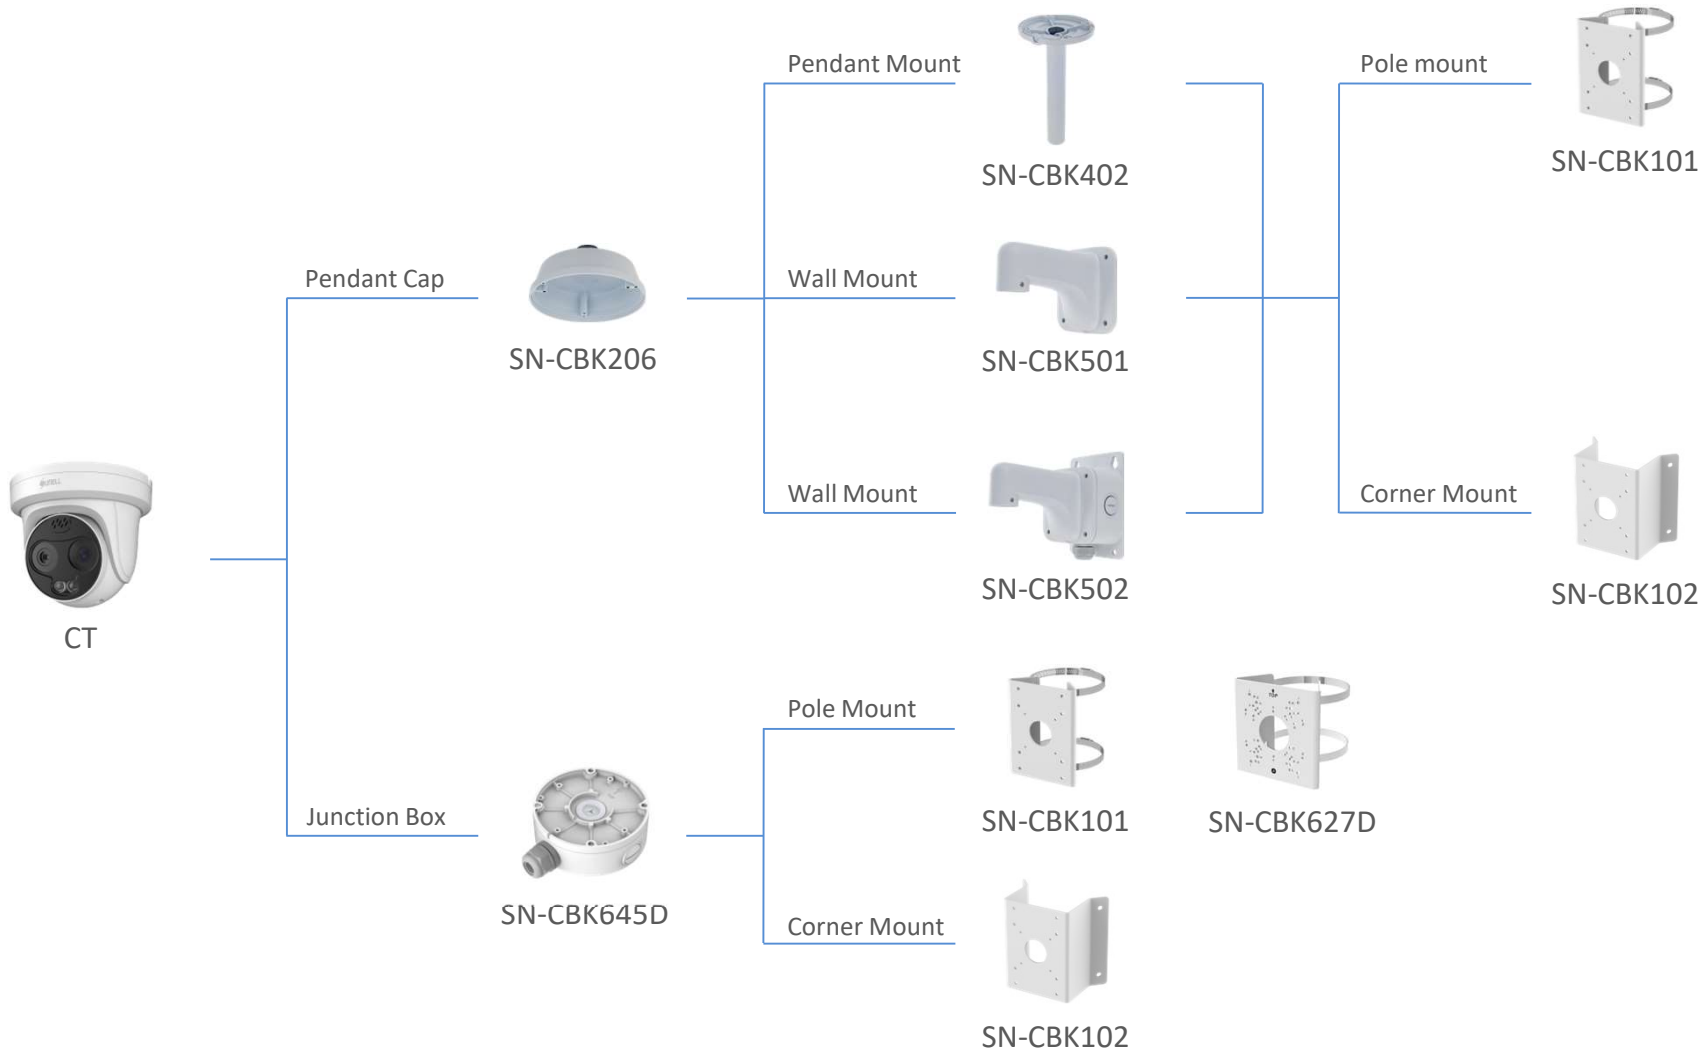

SN-BK358

CDR

Pendant Mount

SN-CBK402

Wall Mount

SN-CBK501

Wall Mount

SN-CBK502

Pole mount

SN-CBK101

Corner Mount

SN-CBK102

PTZ Camera Mount

Thermal Camera Mount

Thermal Camera Mount

Thermal Camera Mount