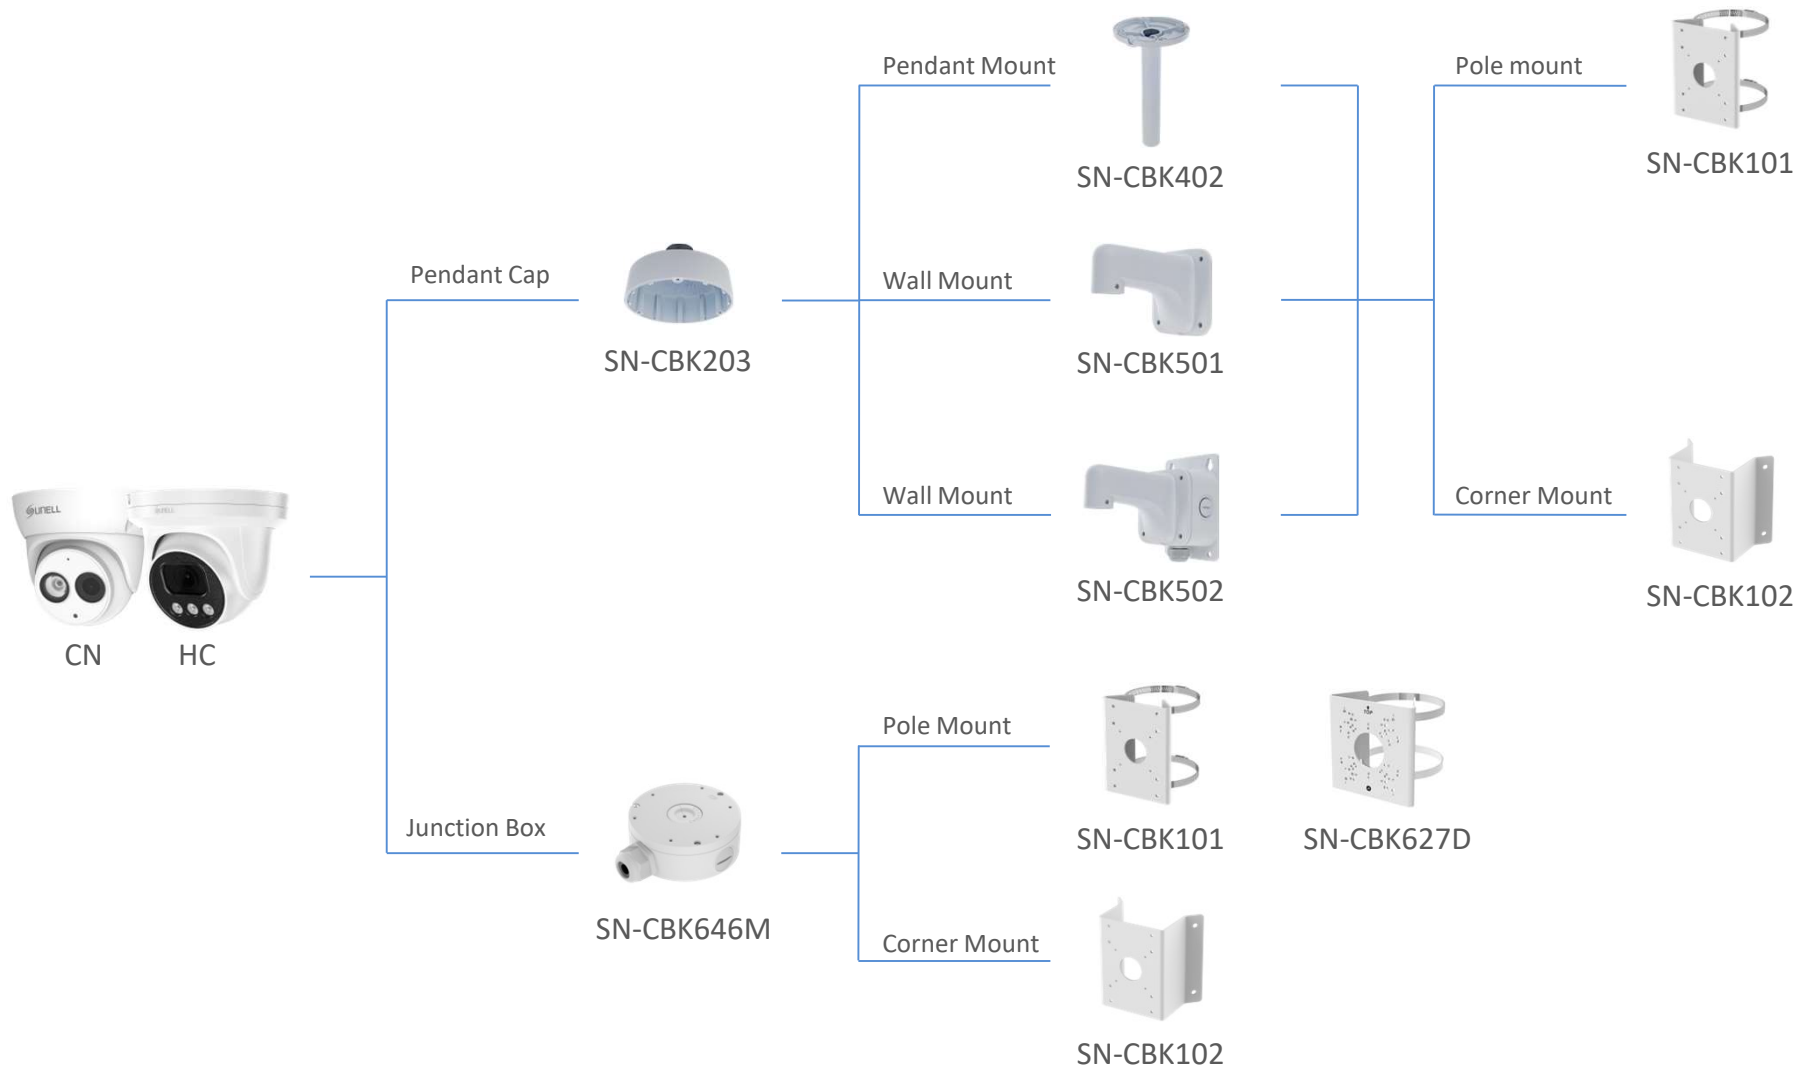

SN-CBK627D

Corner Mount

SN-CBK102

CS

HB

HA

DV

Junction Box

SN-CBK656B

Pole Mount

SN-CBK101

SN-CBK627D

Corner Mount

SN-CBK102

Fisheye Camera Mount

Fisheye Camera Mount

Turret Camera Mount

Turret Camera Mount

Turret Camera Mount

Turret Camera Mount

PTZ Camera Mount

PTZ Camera Mount

TDR

Pendant Mount