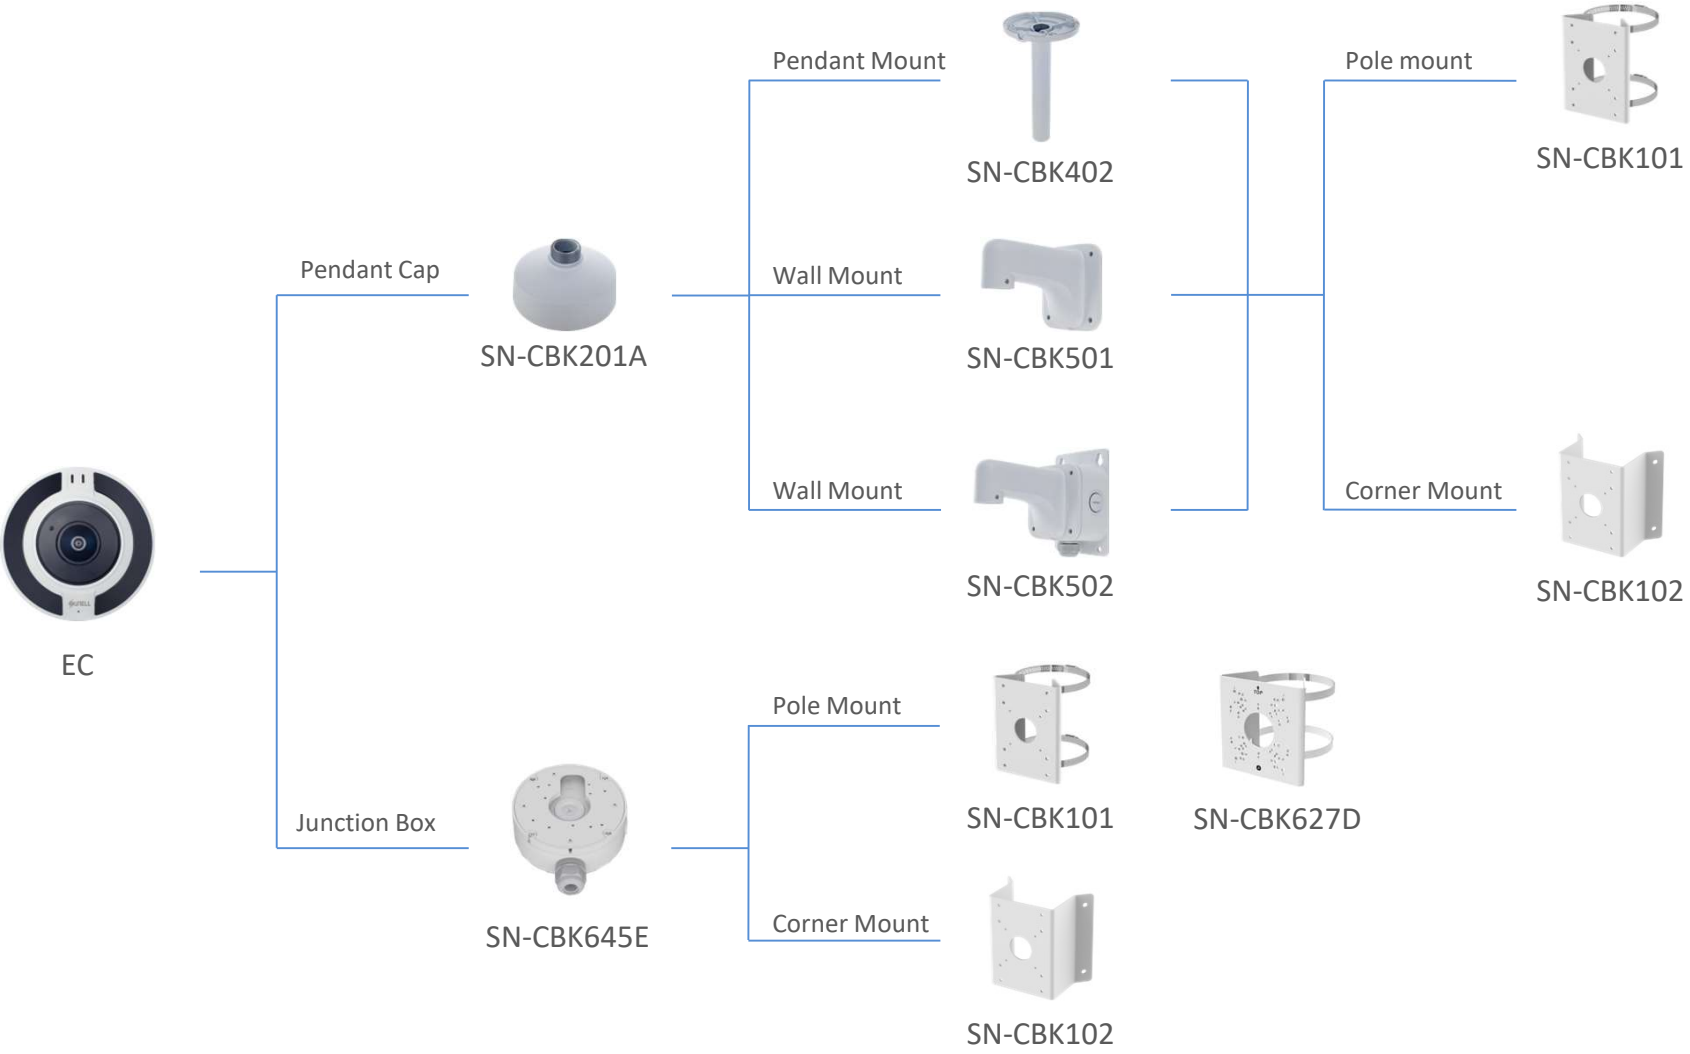

SN-CBK627D

Corner Mount

SN-CBK102

CS

HB

HA

DV

Junction Box

SN-CBK656B

Pole Mount

SN-CBK101

SN-CBK627D

Corner Mount

SN-CBK102

Fisheye Camera Mount

Fisheye Camera Mount

Turret Camera Mount

Turret Camera Mount

Turret Camera Mount

Turret Camera Mount

PTZ Camera Mount

PTZ Camera Mount

TDR

Pendant Mount