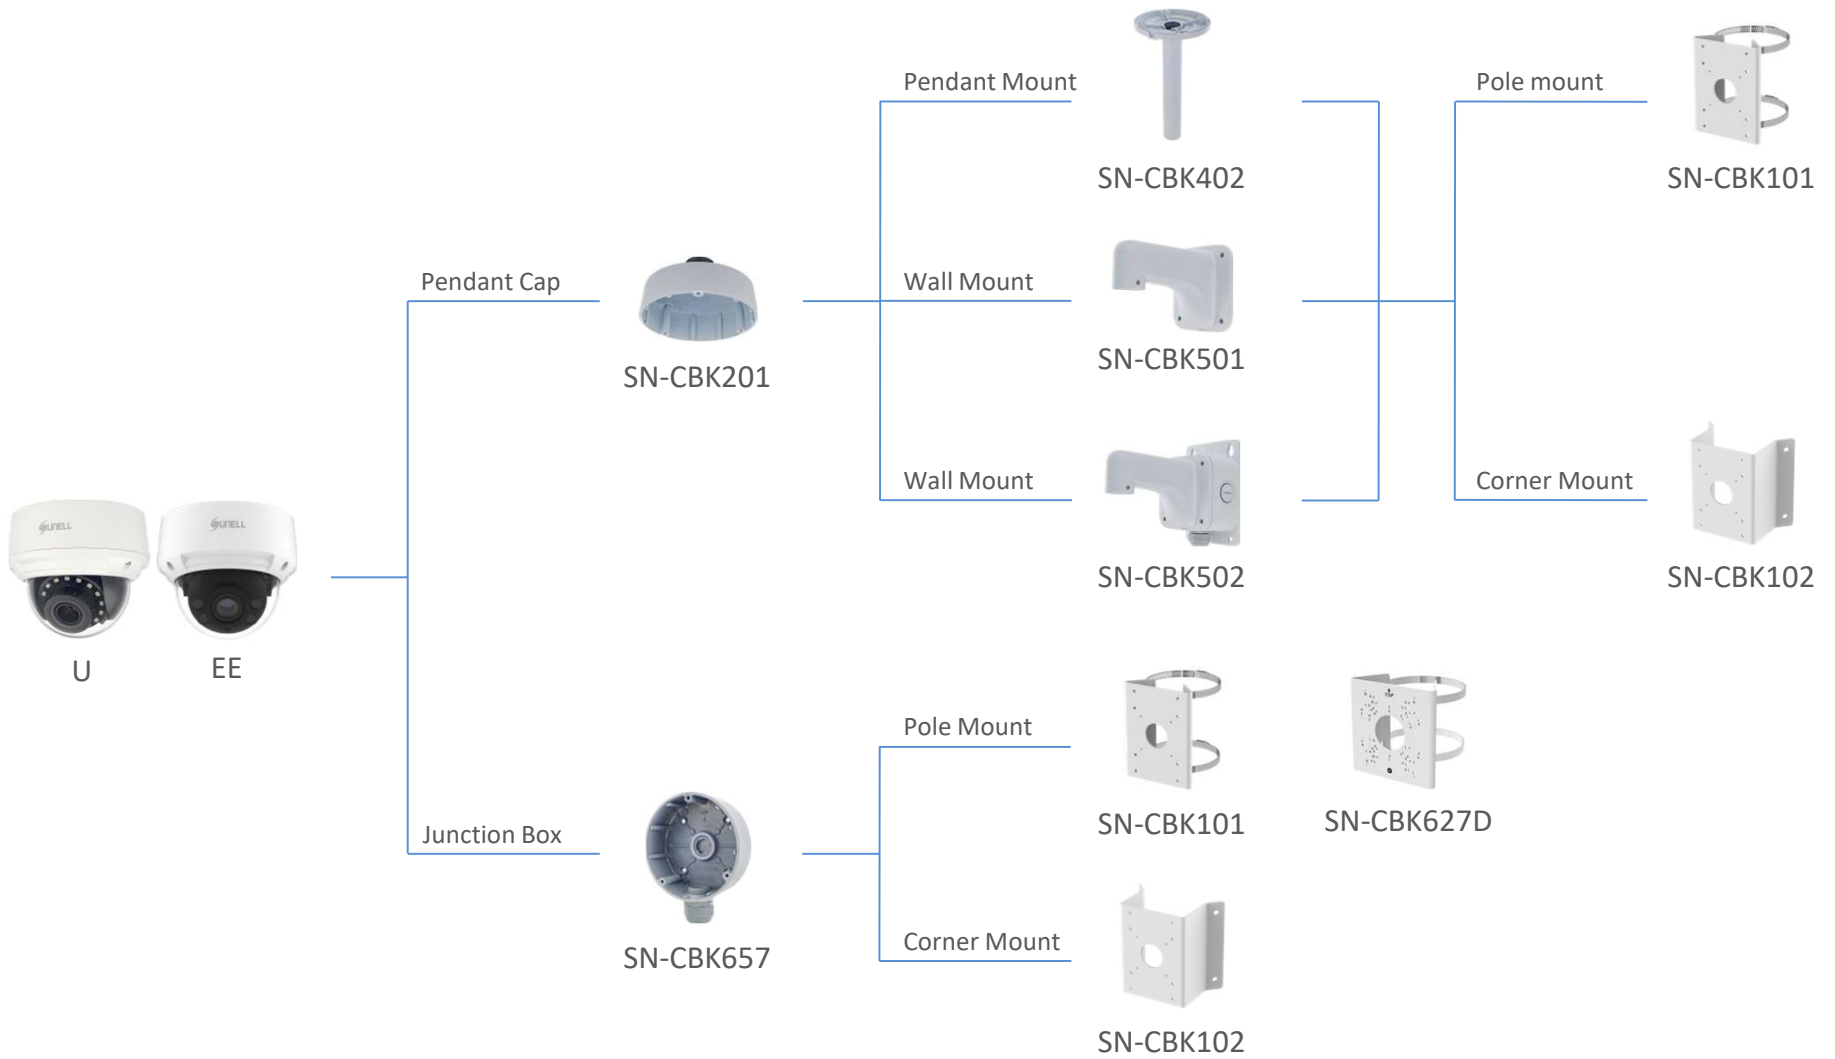

Sunell Accessories Selection Guide

2023-01-31

Dome Camera Mount

Dome Camera Mount

Dome Camera Mount

Pendant Cap

SN-CBK206

Pendant Mount

SN-CBK402

Wall Mount

SN-CBK501

Wall Mount

SN-CBK502

Pole mount

SN-CBK101

Corner Mount

SN-CBK501

Wall Mount

SN-CBK502

Pole mount

SN-CBK101

Corner Mount

SN-CBK102

Bullet Camera Mount