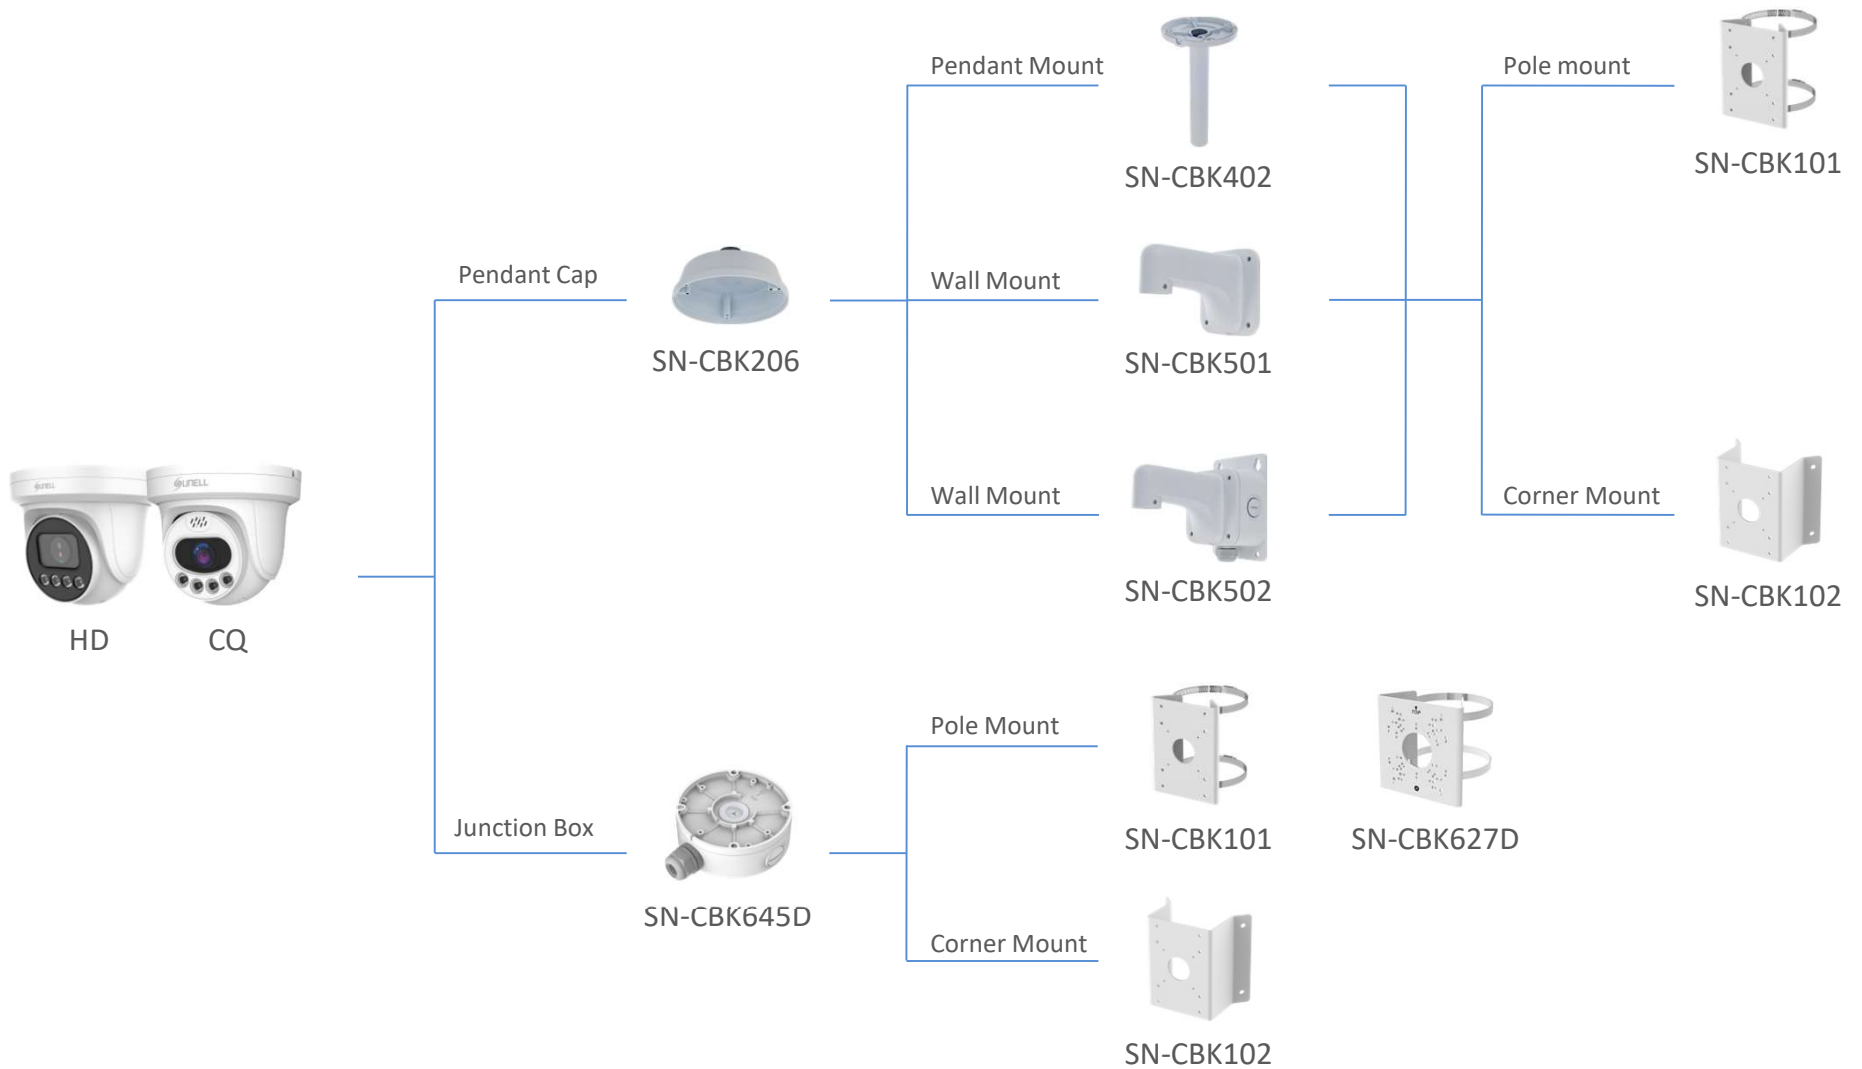

SN-CBK627D

Corner Mount

SN-CBK102

CS

HB

HA

DV

Junction Box

SN-CBK656B

Pole Mount

SN-CBK101

SN-CBK627D

Corner Mount

SN-CBK102

Fisheye Camera Mount

Fisheye Camera Mount

Turret Camera Mount

Turret Camera Mount

Turret Camera Mount

Turret Camera Mount

PTZ Camera Mount

PTZ Camera Mount

TDR

Pendant Mount