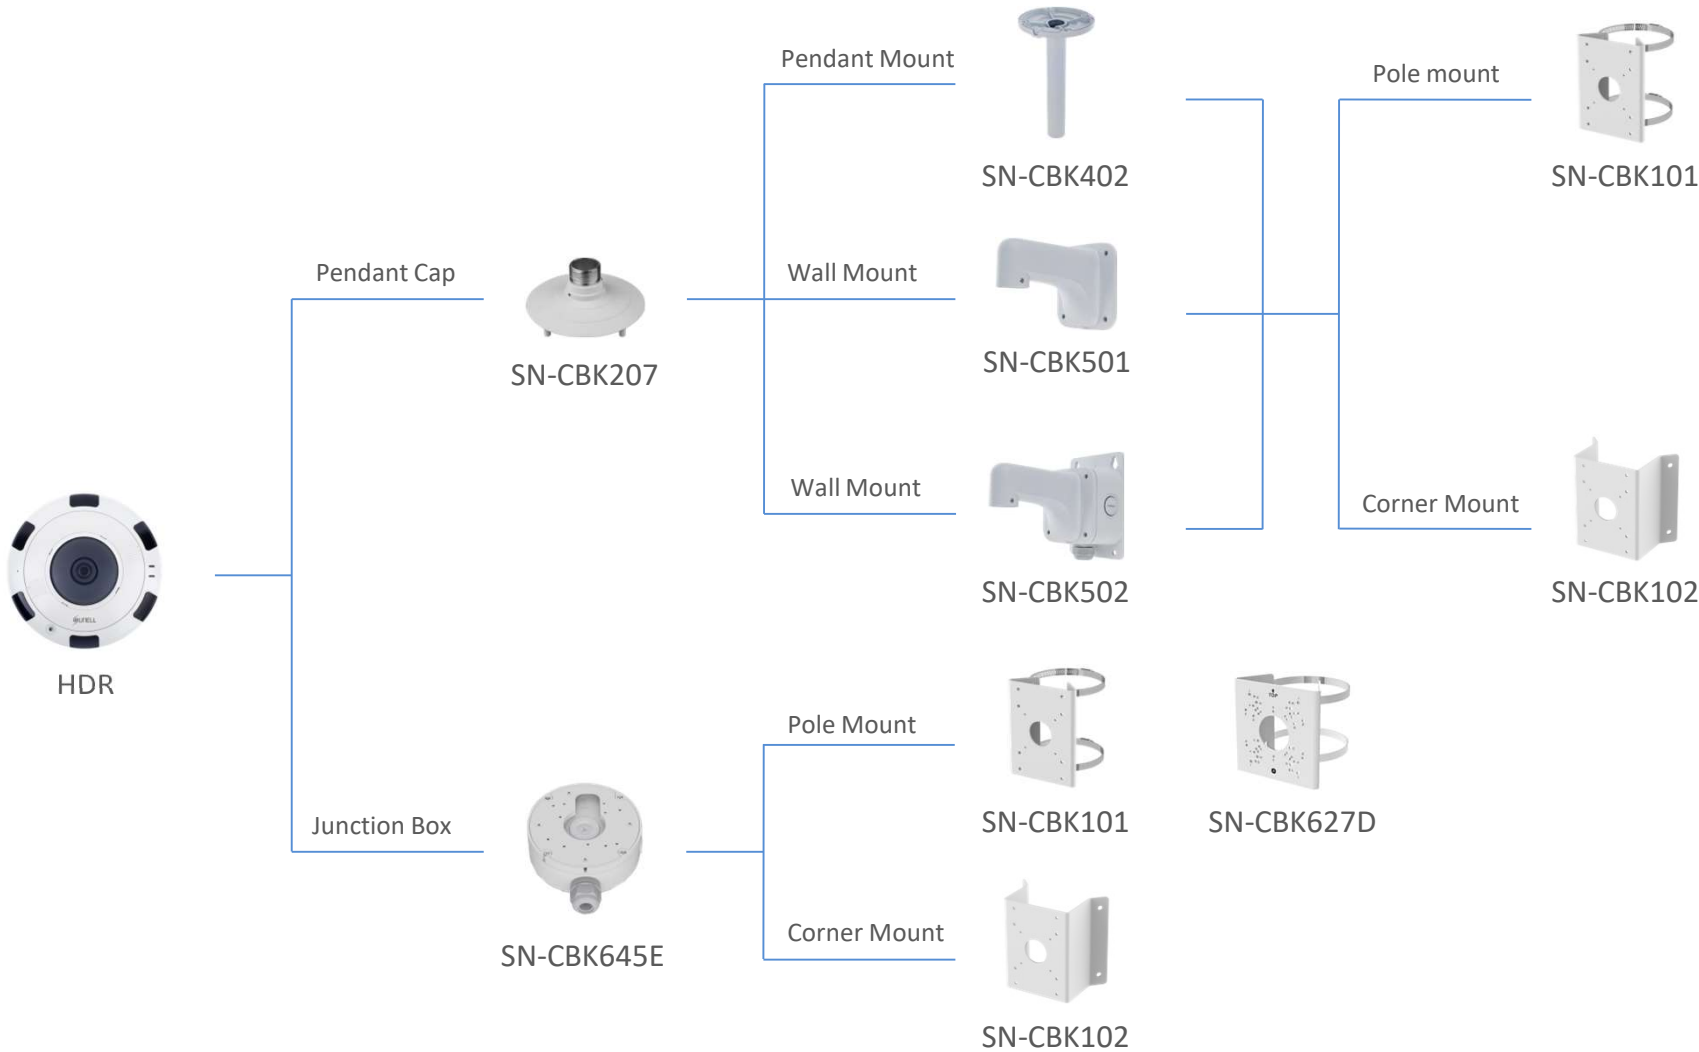

SN-CBK627D

Corner Mount

SN-CBK102

CS

HB

HA

DV

Junction Box

SN-CBK656B

Pole Mount

SN-CBK101

SN-CBK627D

Corner Mount

SN-CBK102

Fisheye Camera Mount

Fisheye Camera Mount

Turret Camera Mount

Turret Camera Mount

Turret Camera Mount

Turret Camera Mount

PTZ Camera Mount

PTZ Camera Mount

TDR

Pendant Mount