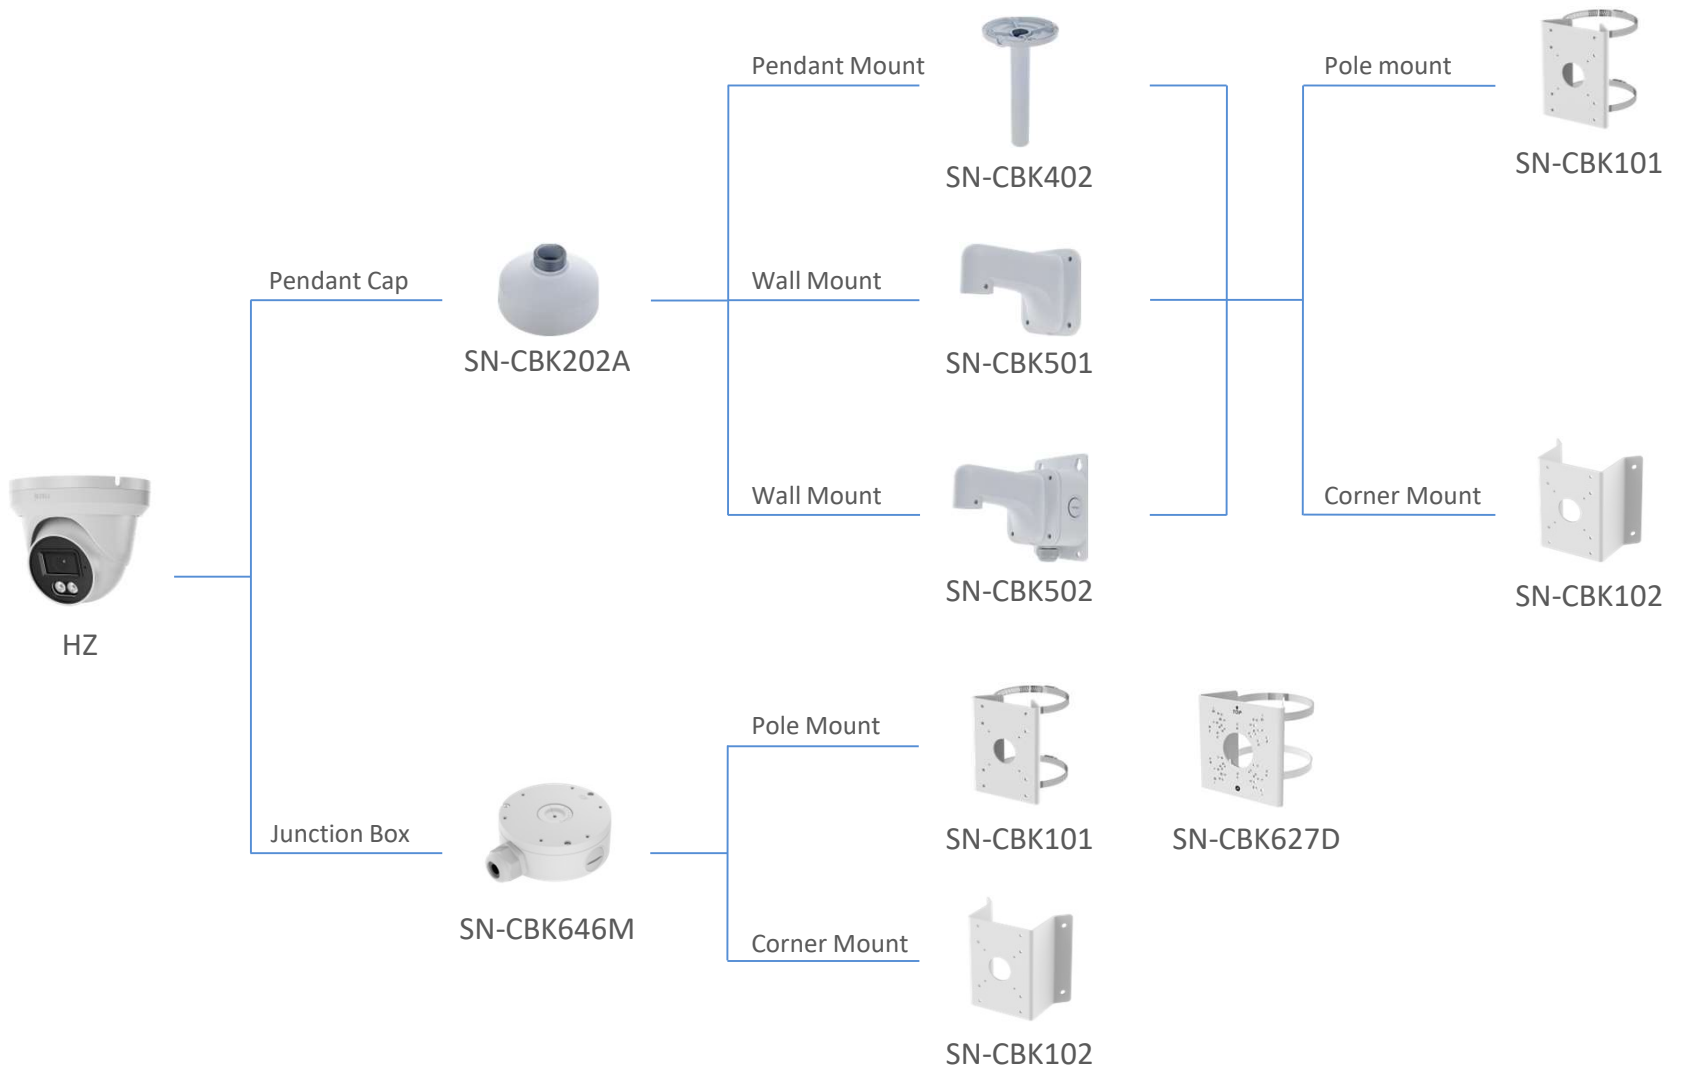

SN-CBK627D

Corner Mount

SN-CBK102

CS

HB

HA

DV

Junction Box

SN-CBK656B

Pole Mount

SN-CBK101

SN-CBK627D

Corner Mount

SN-CBK102

Fisheye Camera Mount

Fisheye Camera Mount

Turret Camera Mount

Turret Camera Mount

Turret Camera Mount

Turret Camera Mount

PTZ Camera Mount

PTZ Camera Mount

TDR

Pendant Mount