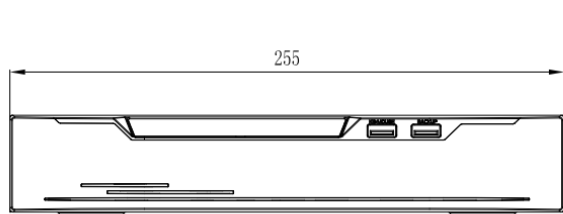

## Key Features

- Up to 4ch IP cameras access
- Up to 12MP resolution for live view and recording
- Support face recognition and multi-objective recognition
- AI by NVR: 4ch intrusion detection
- 1 SATA HDD, up to 12TB for each HDD
- 1 RJ45 10/100Mbps network interface
- Plug-and-play with 4 independent PoE network interfaces
- Smart search & playback
- Support cloud upgrade

Network	
Network Function	HTTP, HTTPS, TCP/IP, IPv4, UPnP, UDP, RTSP, SMTP, NTP, DNS, DHCP, P2P, IP Filter, DDNS, 802.1X, SNMP, 3G/4G, PPPoE
Remote Users	8 users
Smart Phone	iPhone, iPad, Android
Interoperability	ONVIF, SDK, CGI
Interface	
SATA	1 SATA Port, up to 12TB for each disk
Network	1 RJ-45 10/100 Mbps self-adaptive Ethernet port
PoE	4 ports, IEEE 802.3af, Max 32W
HDMI	1
VGA	1
Audio I/O	1/1
Alarm I/O	4/1
USB	Front panel: 2 x USB 2.0; Rear panel: 1 x USB 2.0
Reset Button	On-board reset button
General	
Power Supply	DC48V/1.25A
Power Consumption	< 15 W (without HDD)
Operating Conditions	-10 °C ~ 50 °C (14 °F ~ 122 °F)
Storage Conditions	Less than 90% RH
Certifications	CE/FCC
Dimensions	255 x 235.1 x 47.5 mm (10.04 x 9.26 x 1.87 inch)
Net Weight	0.9 kg (1.98 lb) without HDD

## Dimensions (mm)