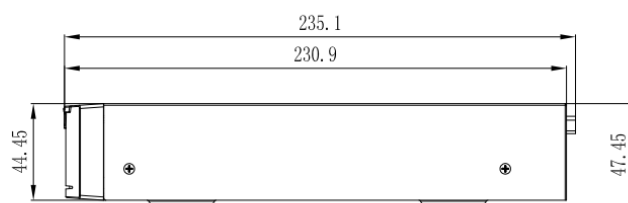

Network	
Network Function	HTTP, HTTPS, TCP/IP, IPv4, UPnP, UDP, RTSP, SMTP, NTP, DNS, DHCP, P2P, IP Filter, DDNS, 802.1X, SNMP, 3G/4G, PPPoE
Remote Users	8 users
Smart Phone	iPhone, iPad, Android
Interoperability	ONVIF, SDK, CGI
Interface	
SATA	1 SATA Port, up to 12TB for each disk
Network	1 RJ-45 10/100 Mbps self-adaptive Ethernet port
PoE	4 ports, IEEE 802.3af, Max 32W
HDMI	1
VGA	1
Audio I/O	1/1
Alarm I/O	4/1
USB	Front panel: 2 x USB 2.0; Rear panel: 1 x USB 2.0
Reset Button	On-board reset button
General	
Power Supply	DC48V/1.25A
Power Consumption	< 15 W (without HDD)
Operating Conditions	-10 °C ~ 50 °C (14 °F ~ 122 °F)
Storage Conditions	Less than 90% RH
Certifications	CE/FCC
Dimensions	255 x 235.1 x 47.5 mm (10.04 x 9.26 x 1.87 inch)
Net Weight	0.9 kg (1.98 lb) without HDD

## Dimensions (mm)