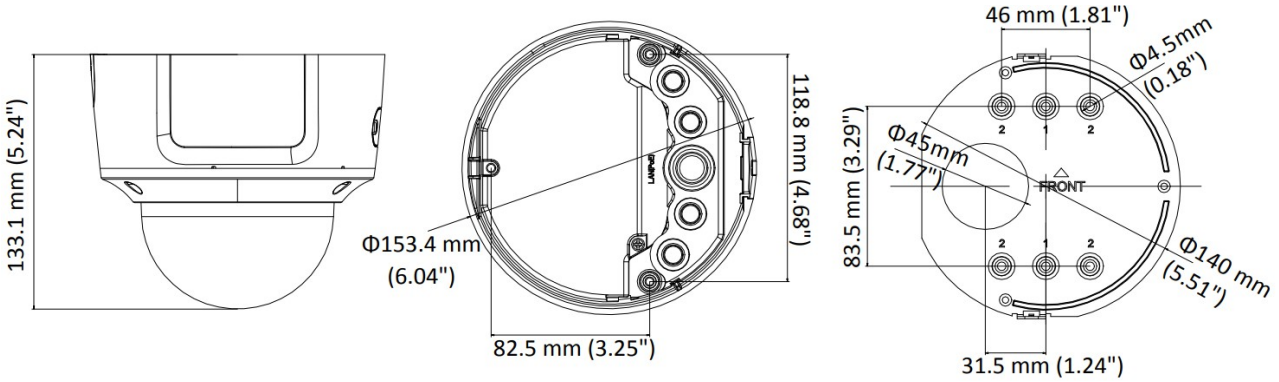

## General

Protection Level	IP67, IK10
Material	Die cast aluminum
Edge Storage	Built-in micro SD/SDHC/SDXC slot, up to 256 GB
Power	DC12V (terminal block), Max. 10.8W; IEEE 802.3af PoE Class 3, Max. 12.9W
IR illumination	850nm IR LEDs, 40m IR Viewable Length
Operating temperature	-30°C ~ 60°C (-22°F ~ 140°F)
Relative Humidity	95% or less, no condensation
Dimensions(camera body)	diameter 153.4 x 133.1 mm
Weight	1.1kg
Colour	RAL 9003 (Signal white)

DIMENSIONS IN MM