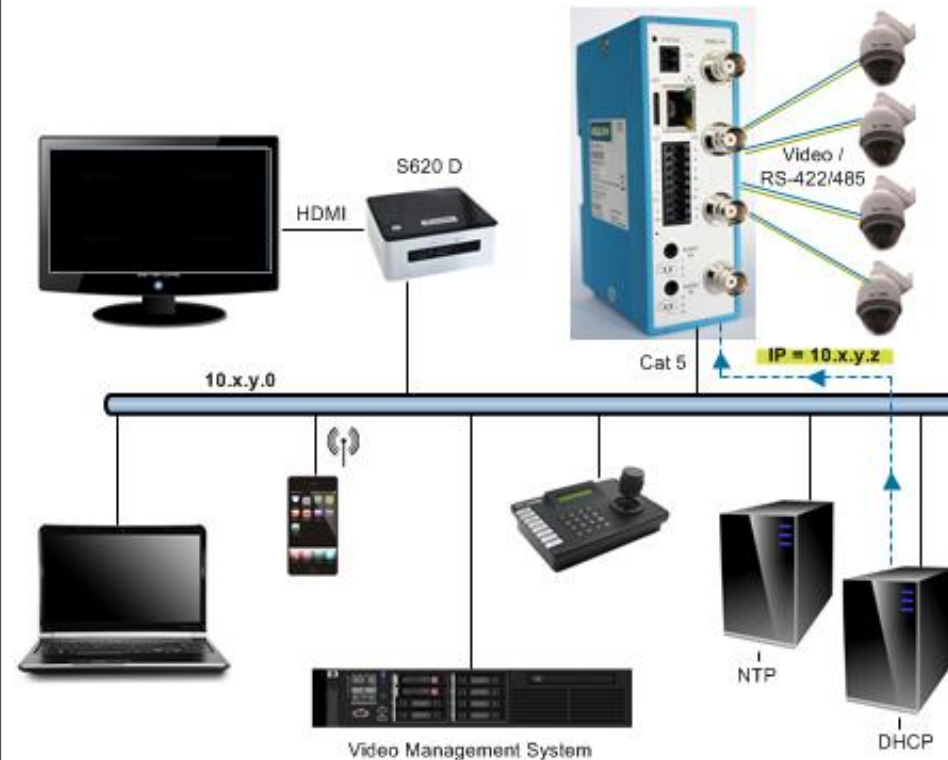

Assign IP address via DHCP ...