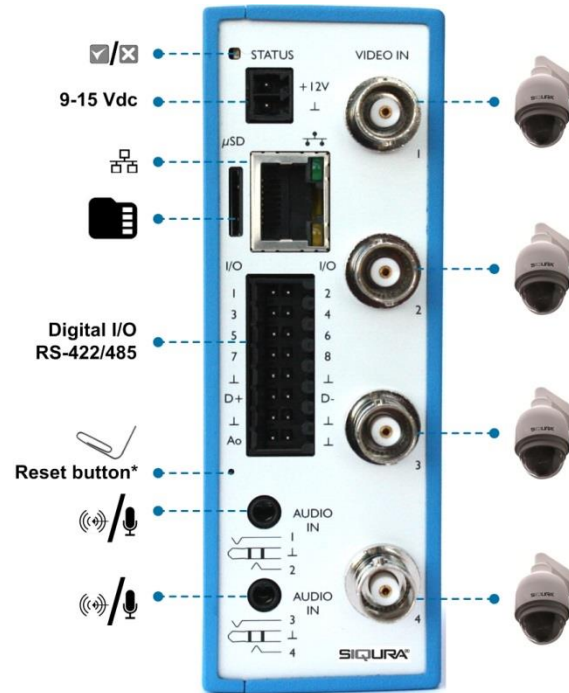

Understand the front panel